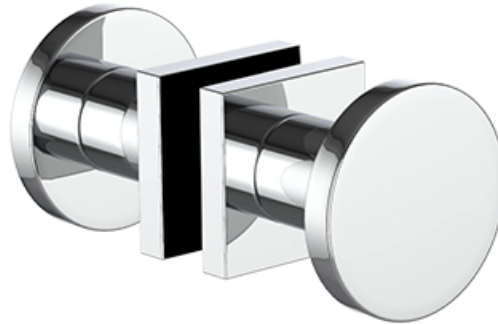

neelnox

LET
THERE
BE **DESIGN.**

FEATURES

- Premium 304 Grade Stainless Steel
- Solid Mount Construction
- Concealed Installation Hardware
- Solid End Cap provided for side opposite to the door for a seamless look

Double Knob shown with a Small Rosette

Small Rosette

COLLECTION NAVIGATOR

DOUBLE KNOB

Model	Product	Finishes Available
NAV-KND-GR <u>XX-XX</u>	Double Knob	Multiple finishes available. Over 23 finishes to choose from.

FRONT

SIDE

TOP

Small Rosette

Installation Notes: Center to center hole drilling dimension are same as mentioned in column. Diameter of glass hole for installation is 1/2".

Standard hardware supplied can accommodate glass thicknesses 1/4" to 1/2". Please contact us for custom hardware in case glass thickness exceeds 1/2".