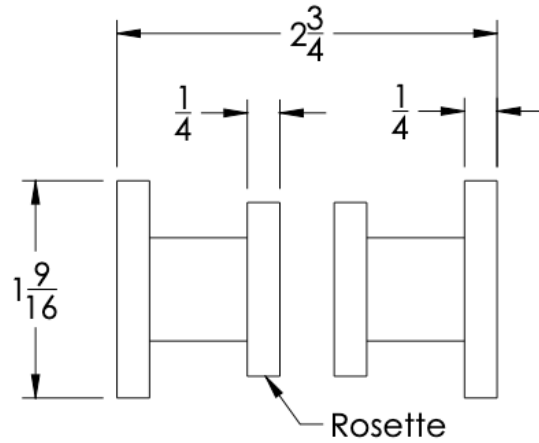

neelnox

LET
THERE
BE **DESIGN.**

FEATURES

- Premium 304 Grade Stainless Steel
- Solid Mount Construction
- Concealed Installation Hardware
- Solid End Cap provided for side opposite to the door for a seamless look

Double Knob shown with a Small Rosette

Small Rosette

COLLECTION NAVIGATOR

DOUBLE KNOB

Model	Product	Finishes Available
NAV-KND-GR <u>XX-XX</u>	Double Knob	Multiple finishes available. Over 23 finishes to choose from.

FRONT

SIDE

TOP

Small Rosette

Installation Notes: Center to center hole drilling dimension are same as mentioned in column. Diameter of glass hole for installation is 1/2".

Standard hardware supplied can accommodate glass thicknesses 1/4" to 1/2". Please contact us for custom hardware in case glass thickness exceeds 1/2".