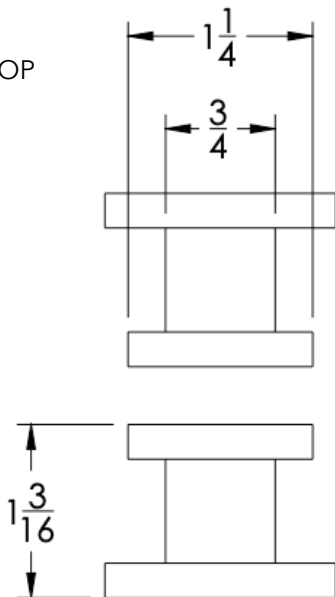

FRONT

SIDE

TOP

Small Rosette

Installation Notes: Center to center hole drilling dimension are same as mentioned in column. Diameter of glass hole for installation is 1/2".

Standard hardware supplied can accommodate glass thicknesses 1/4" to 1/2". Please contact us for custom hardware in case glass thickness exceeds 1/2".

Dimensions in inches

NOTE: Dimensions subject to change without notice.