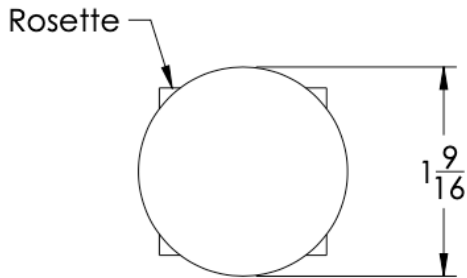

Double Knob shown with a Small Rosette

Small Rosette

COLLECTION NAVIGATOR

DOUBLE KNOB

Model	Product	Finishes Available
NAV-KND-GR <u>XX-XX</u>	Double Knob	Multiple finishes available. Over 23 finishes to choose from.

FRONT

SIDE

TOP

Small Rosette

Installation Notes: Center to center hole drilling dimension are same as mentioned in column. Diameter of glass hole for installation is 1/2".

Standard hardware supplied can accommodate glass thicknesses 1/4" to 1/2". Please contact us for custom hardware in case glass thickness exceeds 1/2".